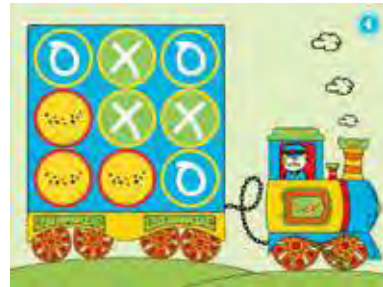

PlayTouch Software

Tic Tac Toe

PlayTouch games

The standard games are included with every PlayTouch system. Directly playable for the children!