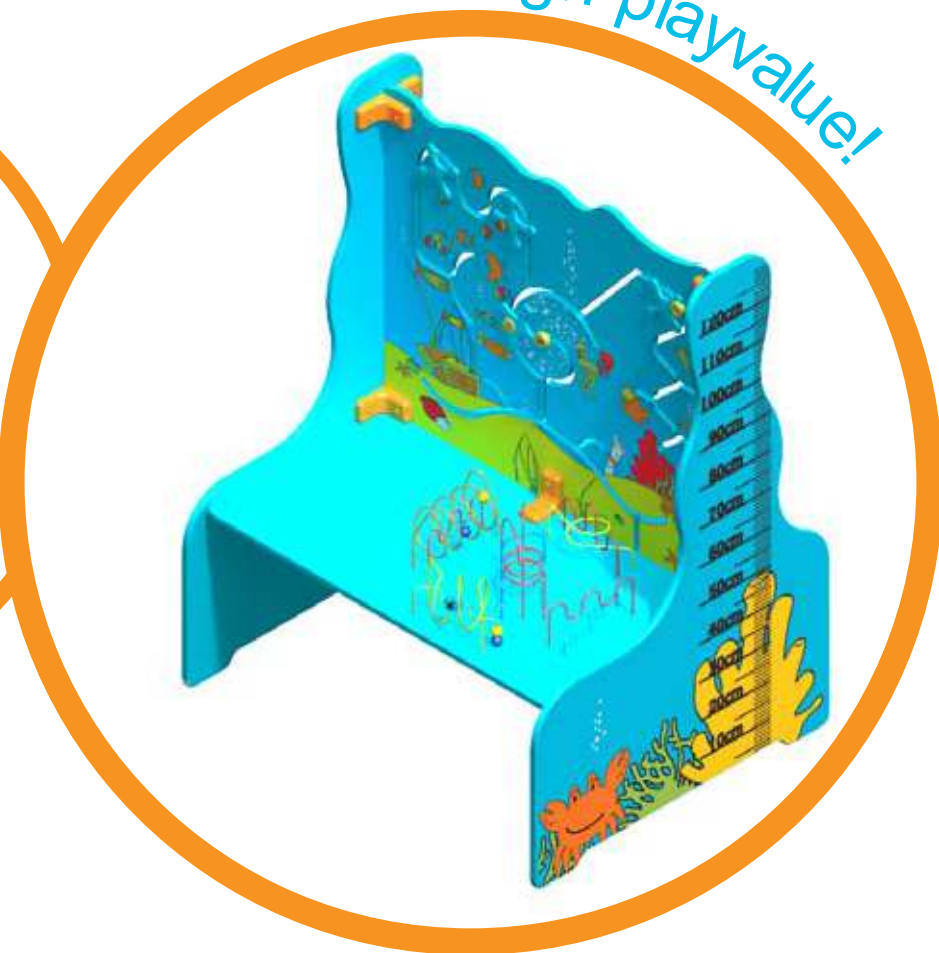

PlayPoint Gold - Play Modules

9. Play Point Memory

10. Crazy Playwheel

11. Discover Glass

12. Treasure Island

13. FM Frame

14. Match & Pop

15. Happy Feeling

16. Wallplate

Name	SKU	Height	Width	Dept	Weight	Price	Remarks
9. Play Point Memory	PP00110	70.0 cm	45.0 cm	8.5 cm	2 kg	€ 298,00	FM Frame required for wall mounting
10. Crazy Play Wheel	PP00090	60.0 cm	60.0 cm	6.5 cm	7 kg	€ 398,00	
11. Discover Glass	PP00120	60.0 cm	60.0 cm	6.5 cm	10 kg	€ 398,00	
12. Treasure Island	PP00060	60.0 cm	60.0 cm	6.5 cm	7 kg	€ 398,00	
13. FM Frame	PP10000	70.0 cm	45.0 cm	6.5 cm	3 kg	€ 49,00	Required for wall mounting Memory, Triple Blocks and Wire Beads
14. Match & Pop	PP00080	60.0 cm	60.0 cm	7.5 cm	9 kg	€ 398,00	
15. Happy Feeling	PP00070	60.0 cm	60.0 cm	9.5 cm	8 kg	€ 398,00	
16. Wall Plate	PP10005	64.0 cm	64.0 cm	1.0 cm	2 kg	€ 49,00	Required for wall mounting playwheels

PlayPoint Gold - Play Systems

High playvalue!

Ocean World

Name	SKU	Height	Width	Dept	Weight	Price	Remarks
Ocean World	PP00290	133.0 cm	106.0 cm	88.3 cm		€ 995,00	

PlayPoint Gold - Play Systems

PlayPoint Gold - Play Systems