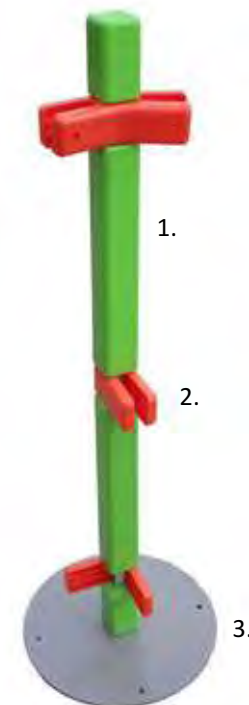

Fences

Name	Height	Colour	Price	Remark
1. Pole	106 cm	Green or orange	€139,00	Contact us for a different height
2. Connection piece	-	Blue, green, orange or yellow	Included in price	Available in an angle of: 90°, 150° and 180°
3. Plate	-	Gray	Included in price	Available as round or half-round plate
4. Fence	-	Contact us	Excluded	Contact us for the possibilities